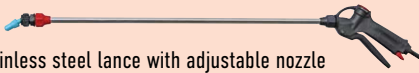

EXTENSION LANCE SPRAY GUNS - SUITS 12V, PTO, MOTORISED

SPOTJET

$62

500mm stainless steel lance with adjustable nozzle

410-51