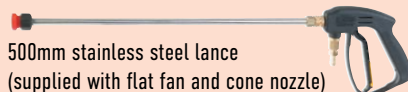

PA SPRAY GUN

$179

410-34

500mm stainless steel lance
(supplied with flat fan and cone nozzle)