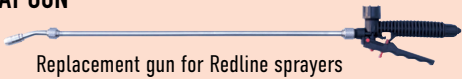

#### TRIGGER SPRAY GUN

**\$32**

382-052 (55L) or  
382-057 (100L)

Replacement gun for Redline sprayers