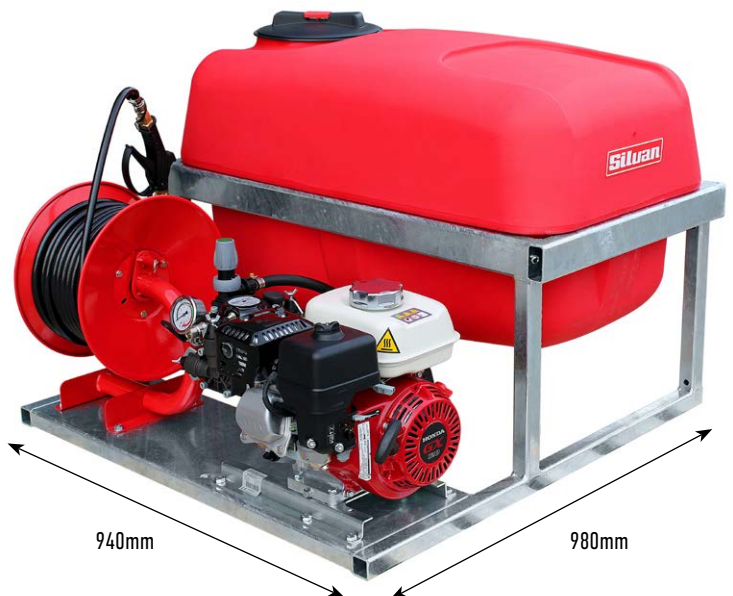

## 200L VERSATILE MOTORISED SLED SPRAYER

Honda GX120 engine and 18.5 L/min, 20 Bar diaphragm pump

Fitted with a pressure regulator

30m manual hose reel & Atomiser spraygun

**\$4,797**

L02H2-34-1

ADD A  
TOWBAR BOOM  
\$625  
RP1-20