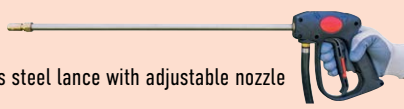

GE057 SPRAY GUN

$89

500mm stainless steel lance with adjustable nozzle

410-57